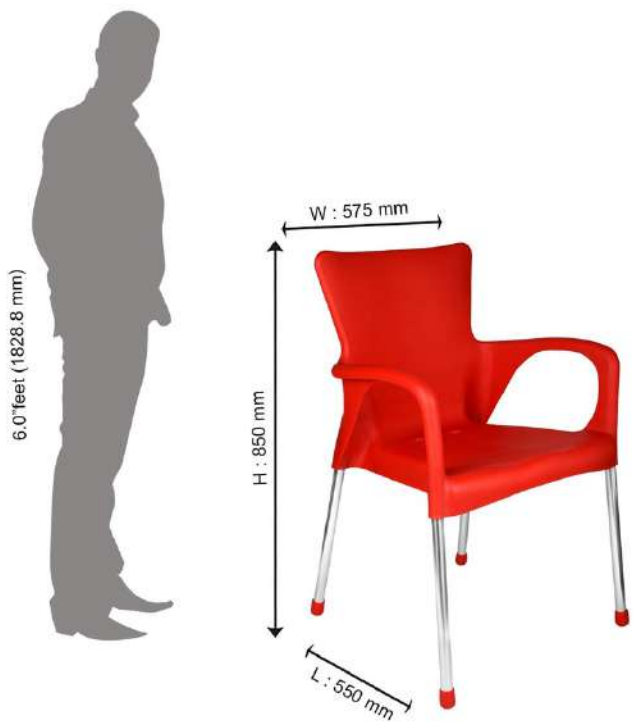

**National Atlantis Plastic Living Room Chair,Set of 4,Red
B08D66GYFT
MRP:-9448**