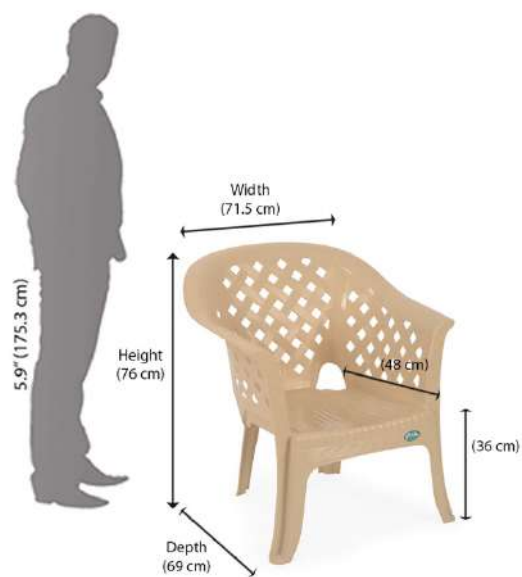

the
gallery
HOME DECOR | FURNISHINGS & MORE

Nilkamal Set of 2 Solocane Chair, Marble Beige
B07X7NPFX
MRP:-2980