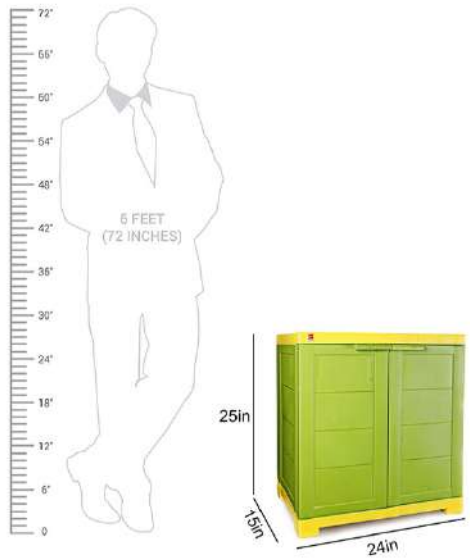

**Cello-CLO_WIM_NOVCOMP_GRYEL Novelty Compact Storage Cupboard
(Green and Yellow)
B078Y99414
MRP:-3410**