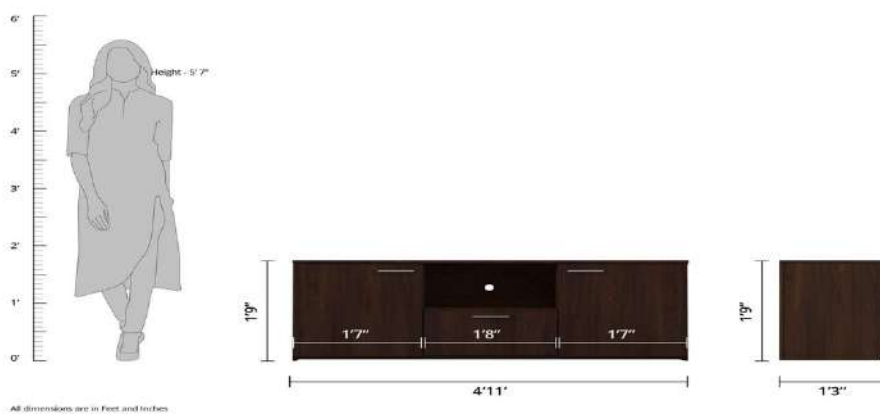

**Amazon Brand - Solimo Cygnus Engineered Wood TV Cabinet
(Brown, Oak)
B07SWNSQTS
MRP:-8290**