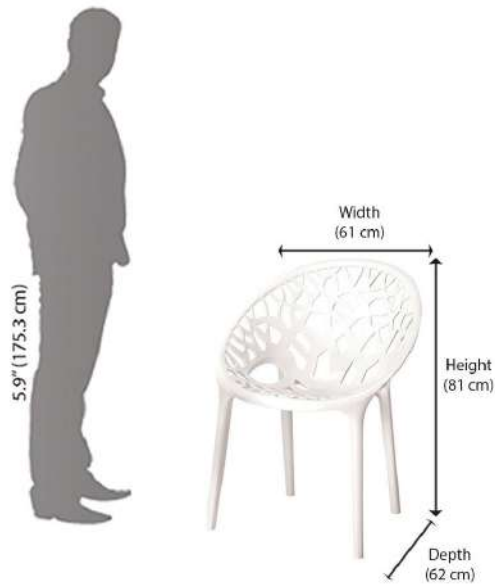

**MRP:-5800**

- Product Dimensions: Length (24 inches), Width (24 inches), Height (31 inches)

**Nilkamal Crystal PP Polypropylene Chair White**  
**B01489A6GG**  
**MRP-3000**

the  
gallery  
HOME DECOR | FURNISHINGS & MORE

**Nilkamal CHR4025 Polypropylene Chair Beige  
B015WEB2T6  
MRP:-950**

- Product Dimensions: Length (17 inches), Width (17 inches), Height (34 inches)

**Nilkamal Crystal PP Polypropylene Chair Pink**  
**B01BY6ZJ9A**  
**MRP:-3000**