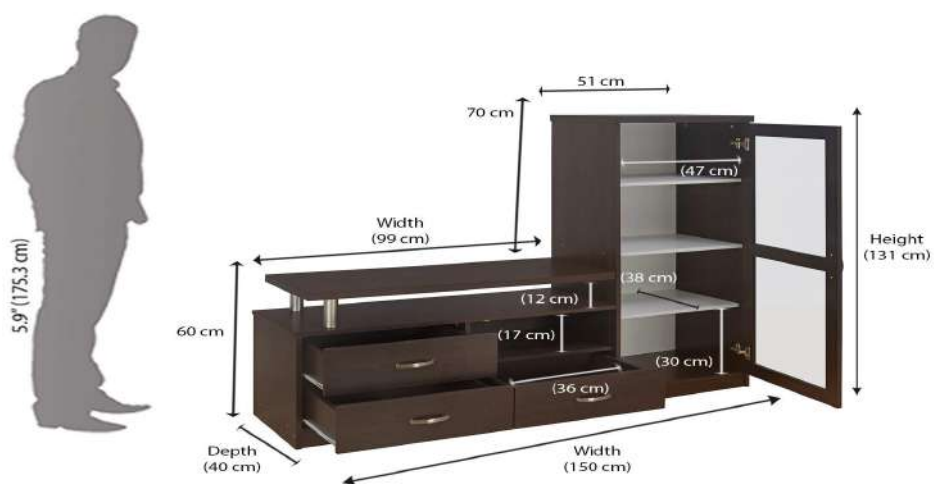

**@home by Nilkamal Felix Engineered Wood Tv Unit in Coffee Brown Finish
B07CCF5F4H
MRP:-24900**