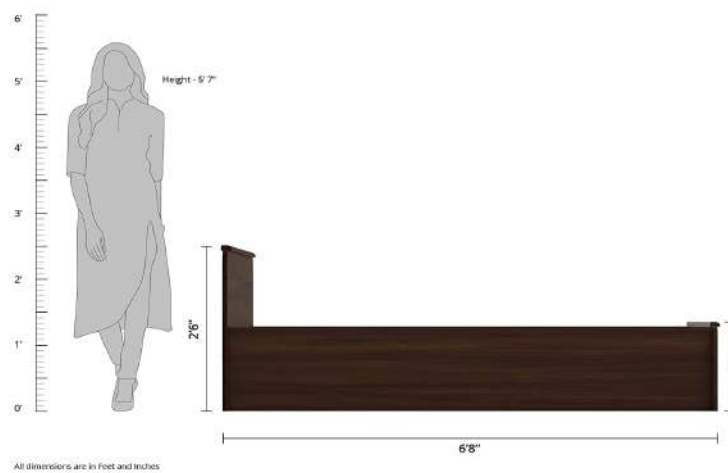

**Amazon Brand - Solimo Polaris Engineered Wood Oak Finish Queen Bed with
Box Storage (Imperial Teak)
B07LBXVH4L
MRP:-21999**