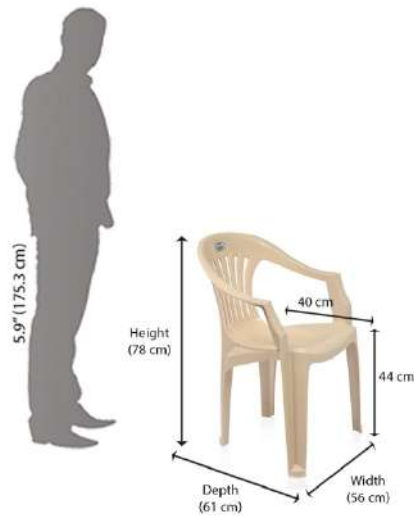

the
gallery
HOME DECOR | FURNISHINGS & MORE

**Nilkamal Ergonomic Designed Plastic Armchair Offering A Relaxing Seating
Experience Indoor/Outdoor
B07SWRMVCS
MRP:-895**