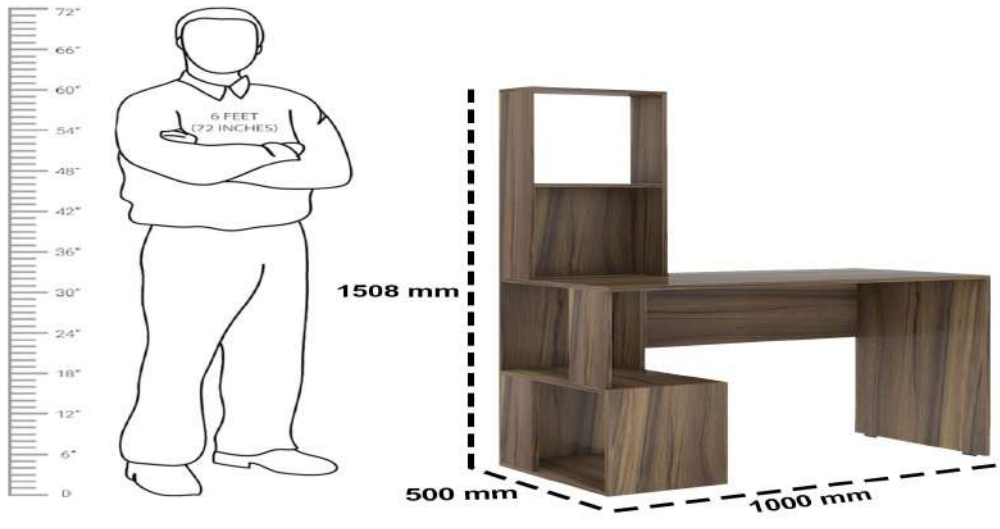

**Klaxon Vienna Engineered Wood Study Table, Laptop, Computer Table Desk for Home & Office (Asian Walnut)
B07Z9BKSLY
MRP:-14898**