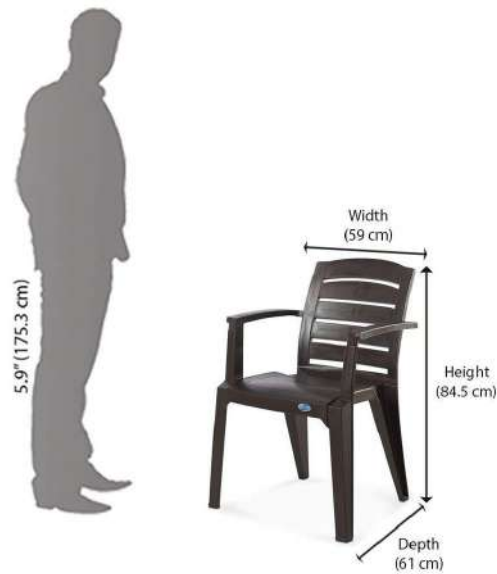

**B07RM1SDLS**

**MRP:-2200**

**Nilkamal Plastic Incredibly Functional and Portable Spinecare  
Armrest Chair Designed to Contour Your Back and Help Correct  
Body Posture While Sitting**

**B07SDFMLZP**

**MRP:-1330**