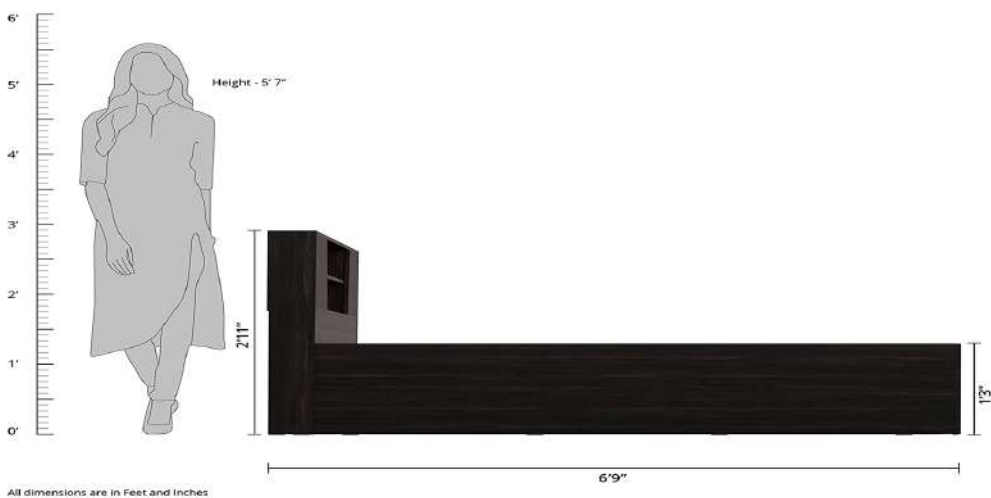

**Amazon Brand - Solimo Costa Engineered Wood Queen Bed with Storage (Brown , Wenge)
B07RJFQ1JZ
MRP:-22500**