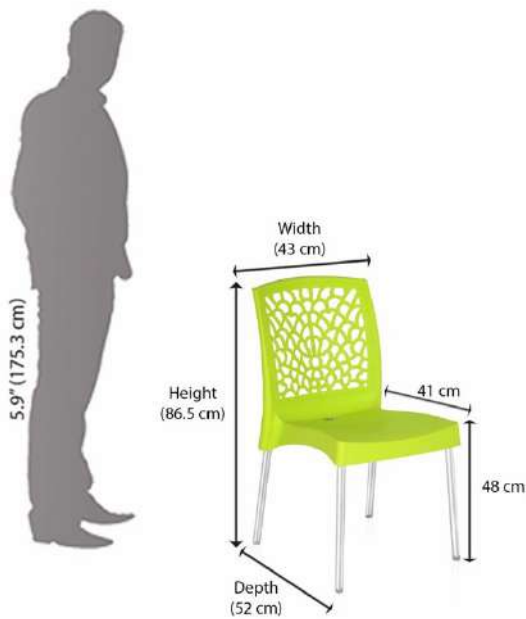

**Nilkamal Novella 19 Polypropylene Set of 2 Chair Green
B071CQR7TS
MRP:-2992**