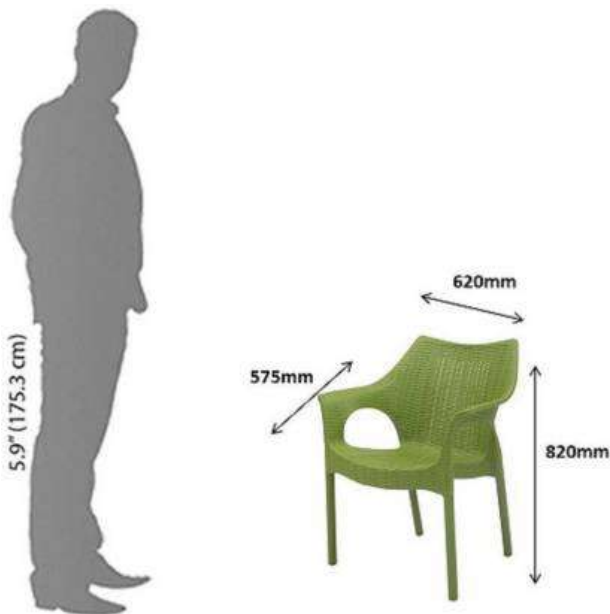

the
gallery
HOME DECOR | FURNISHINGS & MORE

Supreme Cambridge Heavy Durable Plastic Chair with Steel Legs for Home, Office, Garden and Restaurants (Mehendi Green, Set of 1)

B084RD3JHY

MRP:-3400