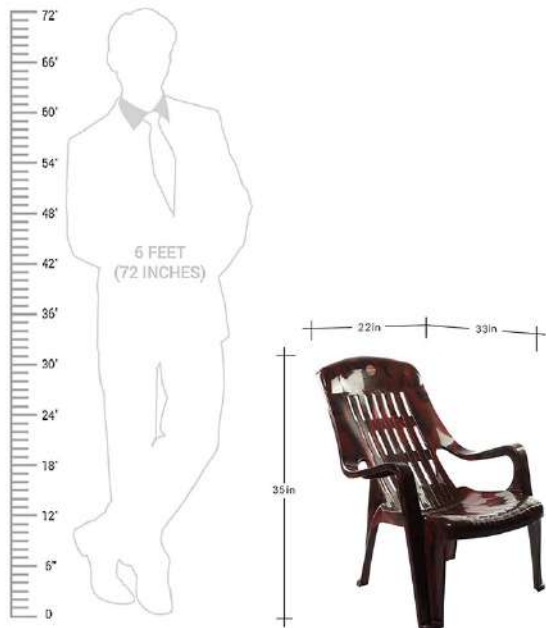

**Comfort (Set of 2) Plastic Chair in Rose Wood Colour
B07MWC1Z1D
MRP:-3000**