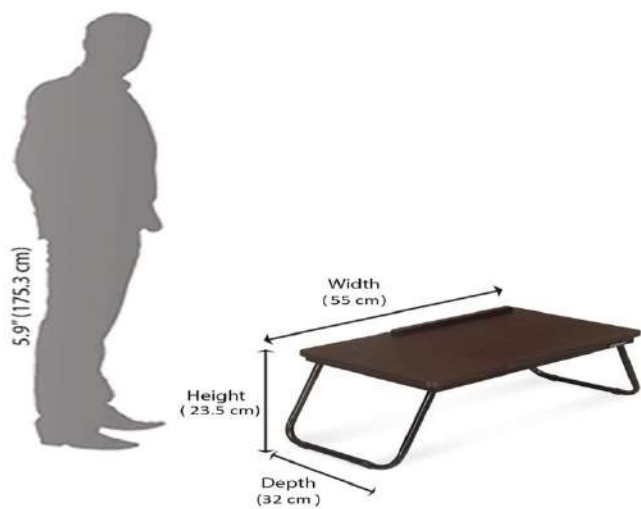

**B08KZYQ5Z9**

**MRP:-4958**

- Product Dimension: Length (22 Inch), Width (22 Inch), Height (24 Inch)

**Nilkamal Inspiron Portable Laptop Table (Walnut)**  
**B07JBYM3F**  
**MRP:-1800**

**Savya home® Multi-Purpose New Laptop Table/Bed Table/Wooden Foldable  
Bed Table/LAPDESK/Study Table/Portable Table (Black Silver)**