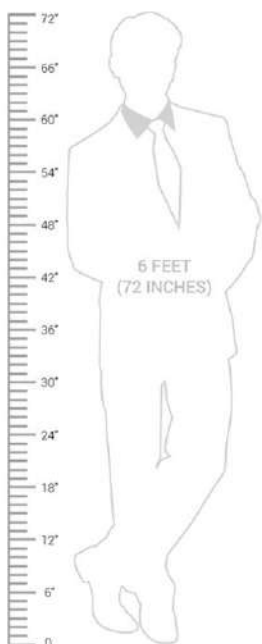

The Couch Cell Recliner in Brown
B01GHLMZ90
MRP:-17000