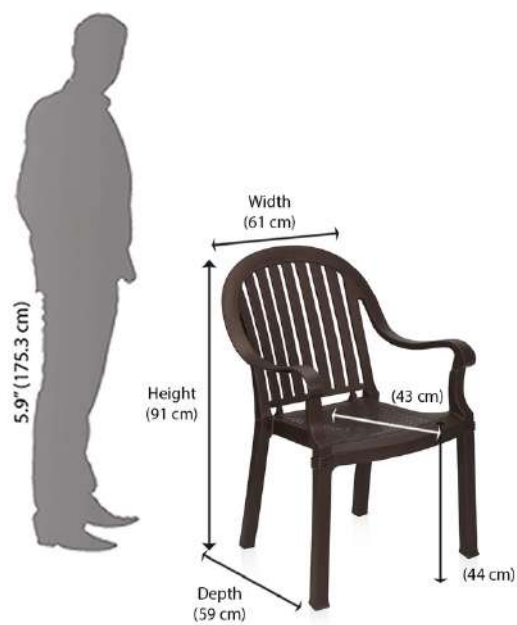

**Nilkamal Set of 2 Royal Chair, Weather Brown
B07X88GQYK
MRP:-3000**