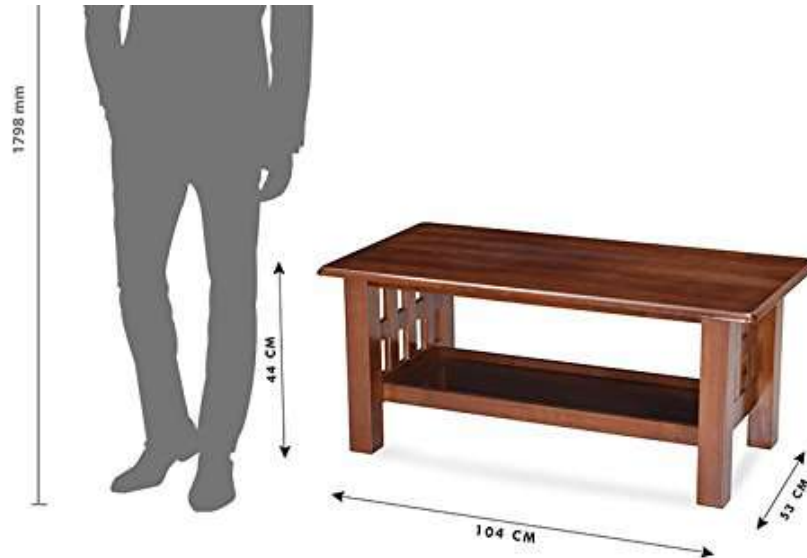

the
gallery
HOME DECOR | FURNISHINGS & MORE

Royaloak Sydney Coffee Table (Walnut)
B015W1WWCK
MRP: -10000