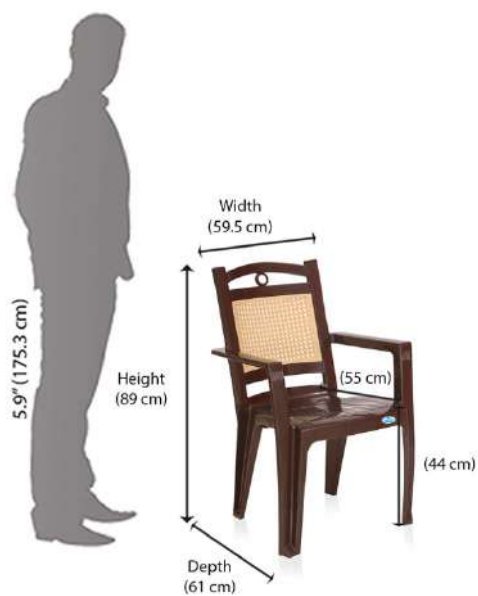

**Nilkamal Set of 2 CHR2197 Plastic Chair, Weather Brown and Biscuit
B07X6N9GGD
MRP:-2490**