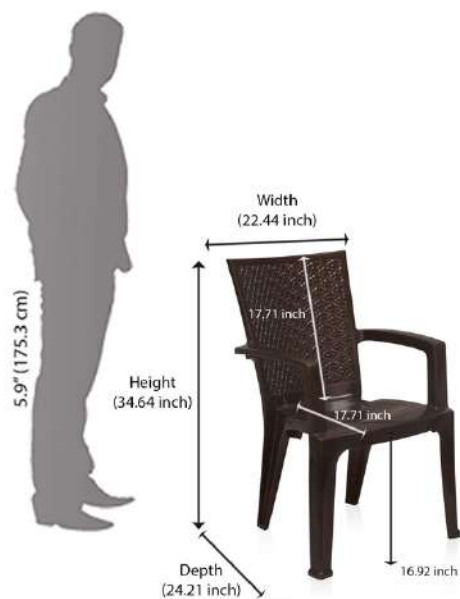

**Nilkamal Set of 2 CHR2225 Plastic Chair, Weather Brown
B07X9D7FV8
MRP:-2440**