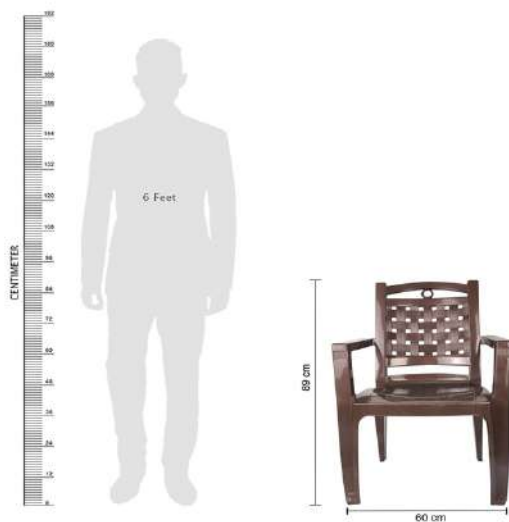

**Nilkamal CHR4025 Polypropylene Chair Beige  
B015WEB2T6  
MRP:-950**

- Product Dimensions: Length (17 inches), Width (17 inches), Height (34 inches)

**Nilkamal Crystal PP Polypropylene Chair Pink**  
**B01BY6ZJ9A**  
**MRP:-3000**

**Nilkamal Mystique Polypropylene Set of 2 Chair Grey**  
**B06ZZ7NBNS**  
**MRP:-2470**

**Nemi Agency Nilkamal Platinum Mango Wood Chair - Set of 2 (Brown)**  
**B06ZZSP6L9**  
**MRP:-5952**

**Nilkamal CHR2196 Polypropylene Chair Brown**  
**B0716VFXKT**  
**MRP:-1245**