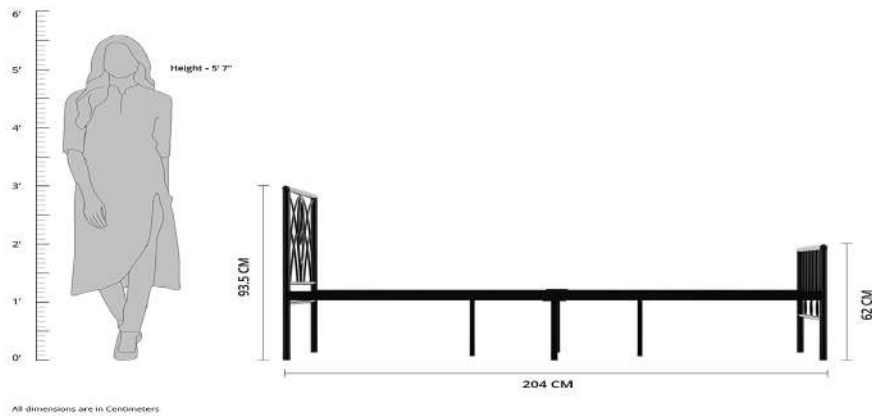

Amazon Brand - Solimo Jeff King Size Metal Bed (Black)
B08FTN9C6N MRP:-13000