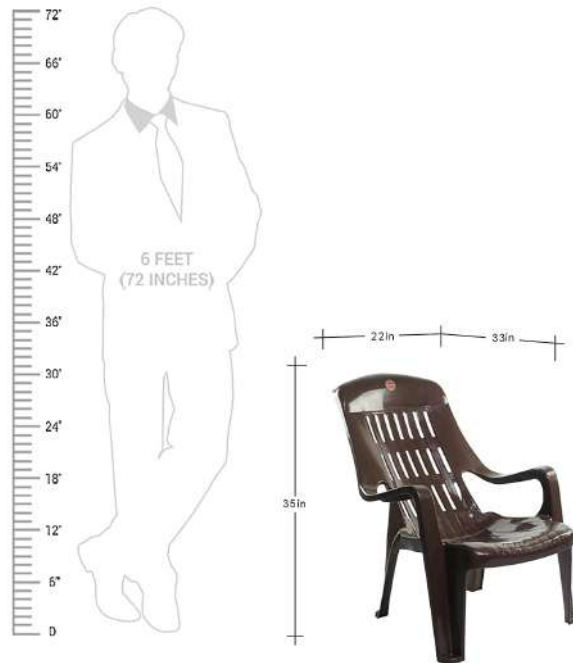

Cello Comfort Sit Set of 4 Chairs (Ice Brown)
B01I3R0BXM
MRP:-7899