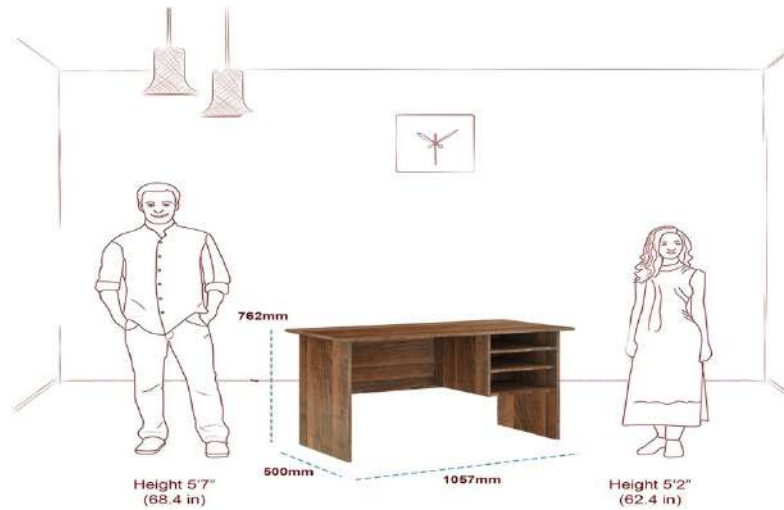

the
gallery
HOME DECOR | FURNISHINGS & MORE

**Klaxon Engineered Wood, Matt Finish Oak Study Table/Laptop/Computer
Table Desk for Home & Office (Walnut, Set of 1)**

B08G1CKRV4

MRP:-10000