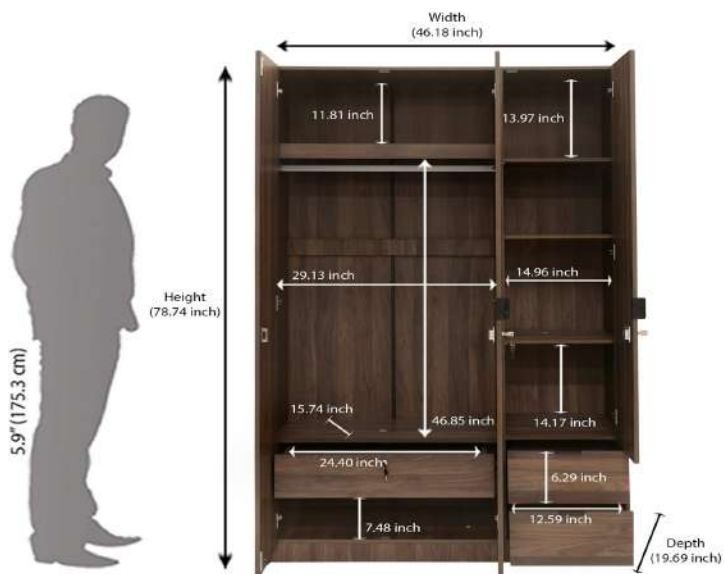

**@home by Nilkamal Avery Engineered Wood 3 Door Wardrobe in
Modi Wenge finish
B075ZB5BLX
MRP:-41500**