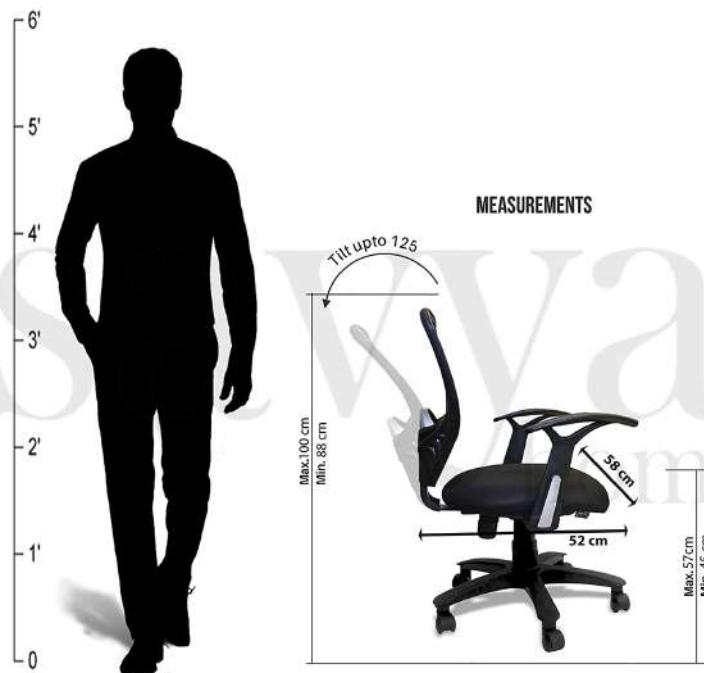

66.5D x 69W x 112.5H centimeters

**SAVYA HOME Apollo Medium Back Ergonomic Office Chair with 2D Lumbar Support (Ergonomic Mesh, Black, 1 Piece)**

**B078VW79MX**

**MRP:-15000**

the  
gallery  
HOME DECOR | FURNISHINGS & MORE

**SAVYA HOME Apollo High Back Ergonomic Office Chair with Adjustable Arms and Anyposition Tilt Lock Mechanism (2D Lumbar Support & Contoured Meshback, Black, 1 Piece)**

**B07D5F2NLB**

**MRP:-20000**

**SAVYA HOME® APEX Chairs Delta MB Chair Umbrella Base Office Chair  
(Standard, Black)  
B07GJYBFW1  
MRP:-10000**