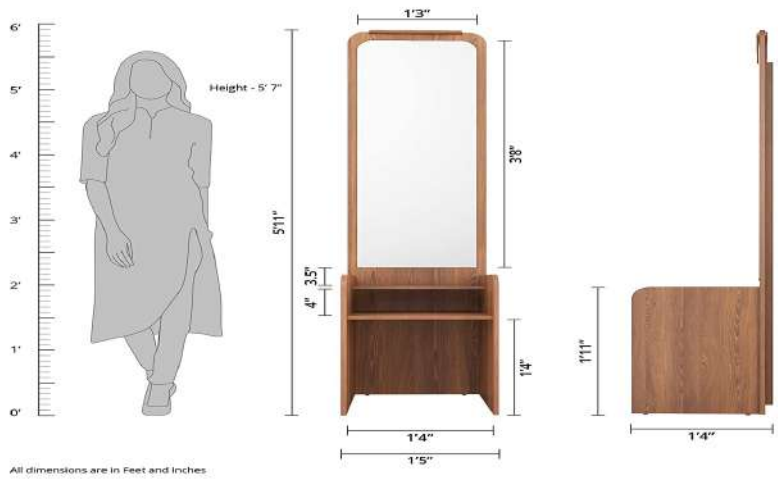

Amazon Brand - Solimo Polaris Engineered Wood Dressing Table (Imperial Teak)
B07LC9HXSF
MRP:-5699