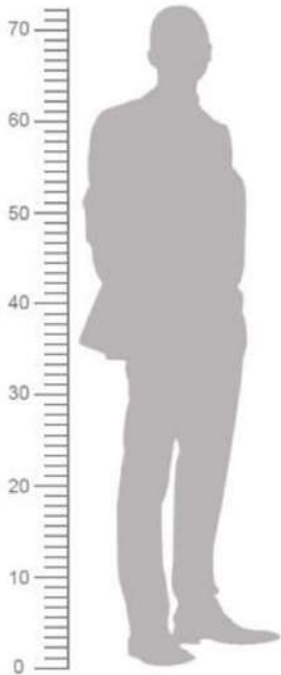

Furinno Sheesham Wood Writing Study Desk Computer Laptop Table for Home and Office with 4 Drawer and 1 Cabinete (Honey Finish), Standard B0865LZP5Z MRP:-35198