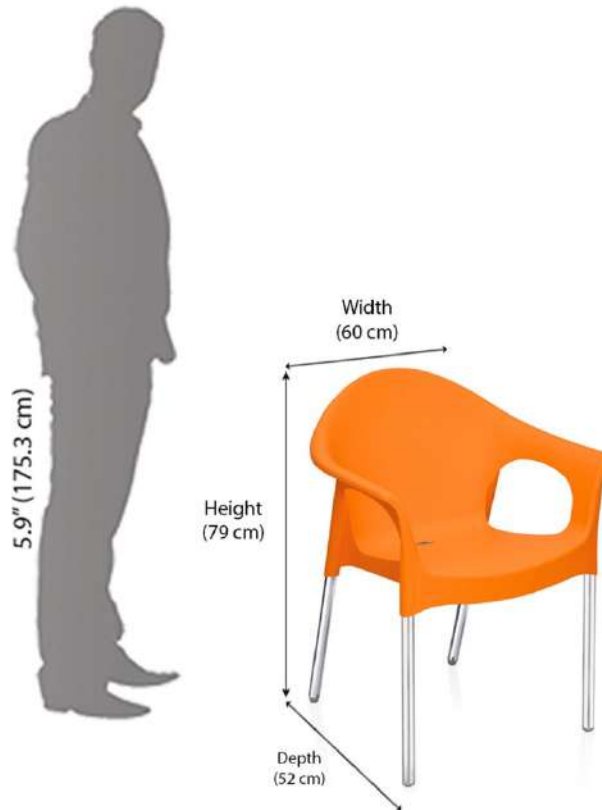

the
gallery
HOME DECOR | FURNISHINGS & MORE

Nilkamal Novella 09 Polypropylene Chair Orange
B014899LOE
MRP:-1650