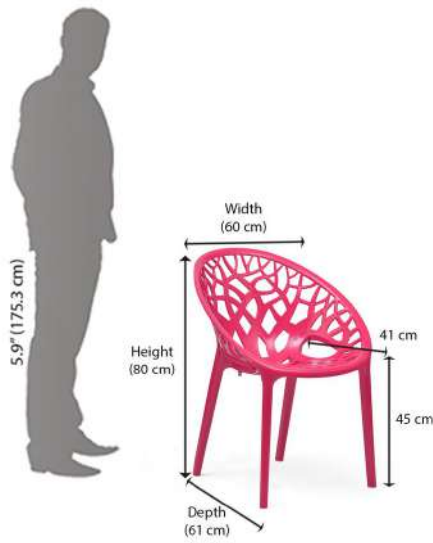

**MRP:-5800**

- Product Dimensions: Length (24 inches), Width (24 inches), Height (31 inches)

**Nilkamal Crystal PP Polypropylene Chair White**  
**B01489A6GG**  
**MRP-3000**

the  
gallery  
HOME DECOR | FURNISHINGS & MORE

**Nilkamal CHR4025 Polypropylene Chair Beige  
B015WEB2T6  
MRP:-950**

- Product Dimensions: Length (17 inches), Width (17 inches), Height (34 inches)

**Nilkamal Crystal PP Polypropylene Chair Pink**  
**B01BY6ZJ9A**  
**MRP:-3000**