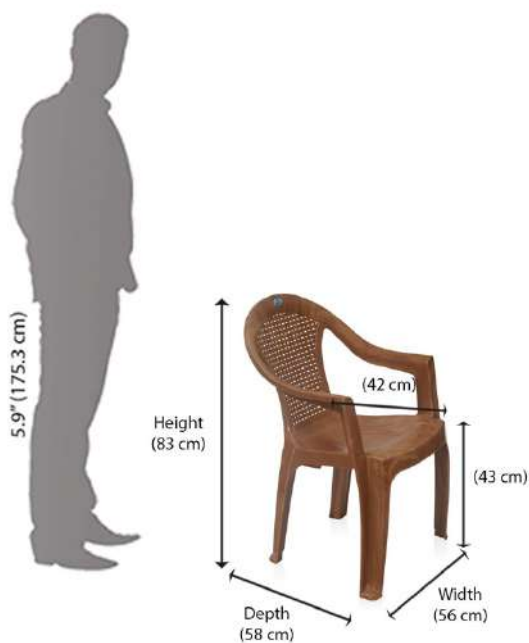

**Nilkamal Set of 2 CHR2051 Plastic Chair, Pear Wood
B07X884L2Z
MRP:-1920**