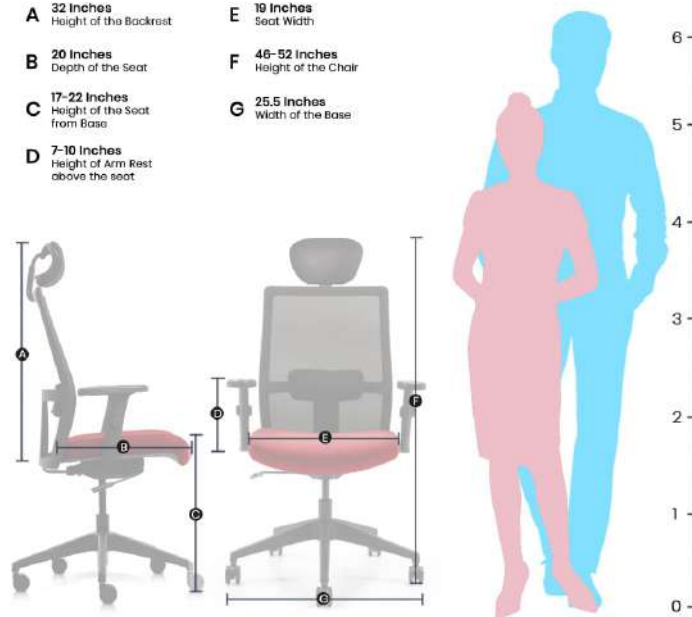

66.5D x 69W x 112.5H centimeters

**SAVYA HOME Apollo Medium Back Ergonomic Office Chair with 2D Lumbar Support (Ergonomic Mesh, Black, 1 Piece)**

**B078VW79MX**

**MRP:-15000**

the  
gallery  
HOME DECOR | FURNISHINGS & MORE

**SAVYA HOME Apollo High Back Ergonomic Office Chair with Adjustable Arms and Anyposition Tilt Lock Mechanism (2D Lumbar Support & Contoured Meshback, Black, 1 Piece)**

**B07D5F2NLB**

**MRP:-20000**

**SAVYA HOME® APEX Chairs Delta MB Chair Umbrella Base Office Chair  
(Standard, Black)  
B07GJYBFW1  
MRP:-10000**

**Da URBAN® Tulip Medium Back Office Visitor/Study Chair (Black) (1 pc)**  
**B07RDKR54K**  
**MRP:-8500**

**Wipro Adapt High Back Mesh Ergonomic Home-Office Chair with AWSM, Adjustable armrest, Cushion Lumbar & headrest, Durable Nylon Frame, 5yr wrnty, BIFMA Certified, IDM Winner, Premium Fabric (Rich Red)**

#### Measurements

- |  |  |
|--|--|
| <b>A</b> 32 Inches<br>Height of the Backrest                 | <b>E</b> 19 Inches<br>Seat Width             |
| <b>B</b> 20 Inches<br>Depth of the Seat                      | <b>F</b> 46-52 Inches<br>Height of the Chair |
| <b>C</b> 17-22 Inches<br>Height of the Seat<br>from Base     | <b>G</b> 25.5 Inches<br>Width of the Base    |
| <b>D</b> 7-10 Inches<br>Height of Arm Rest<br>above the seat |  |