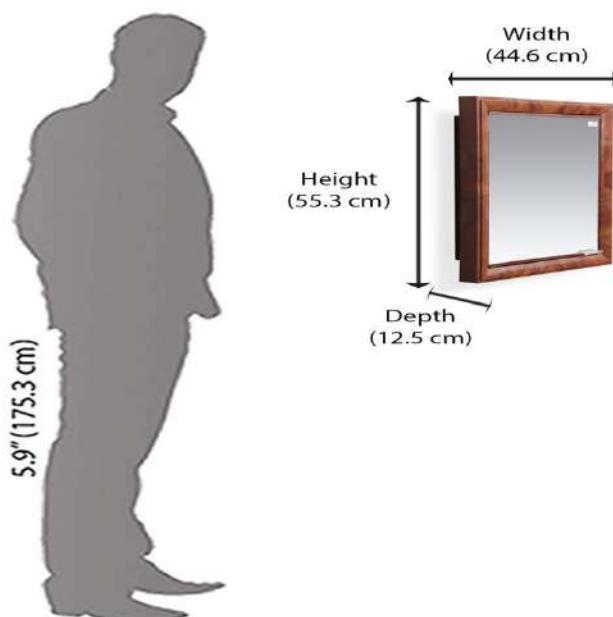

the
gallery
HOME DECOR | FURNISHINGS & MORE

**Nilkamal Gem Mirror Cabinet, Mango Wood
B07L3YSYHR
MRP:-2050**