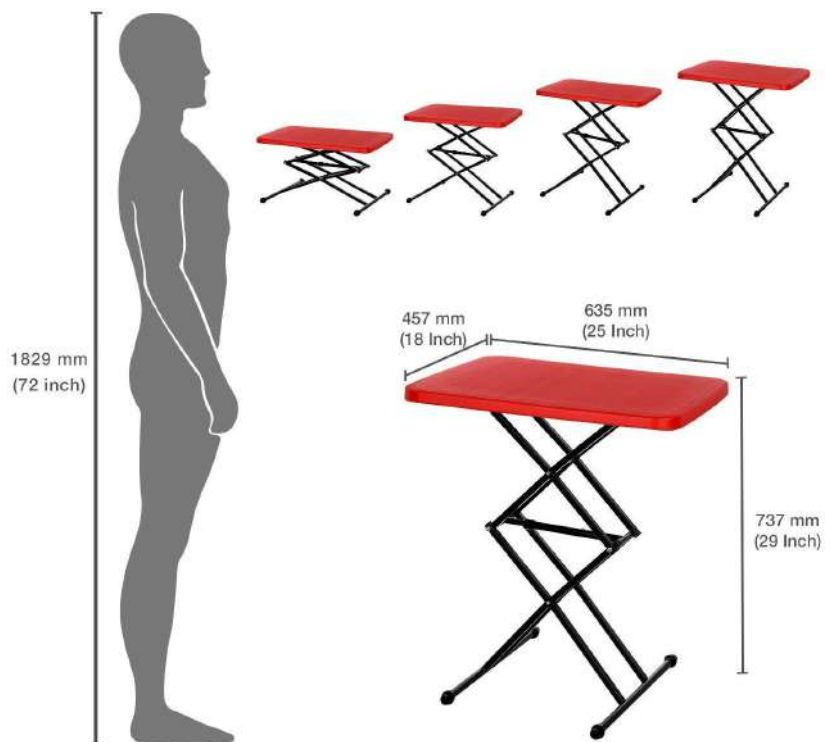

**B08KZYQ5Z9**

**MRP:-4958**

- Product Dimension: Length (22 Inch), Width (22 Inch), Height (24 Inch)

**Nilkamal Inspiron Portable Laptop Table (Walnut)**  
**B07JBYM3F**  
**MRP:-1800**

**Savya home® Multi-Purpose New Laptop Table/Bed Table/Wooden Foldable  
Bed Table/LAPDESK/Study Table/Portable Table (Black Silver)**

## **DIMENSIONS**

**Supreme Scissor Height-Adjustable Multi-Purpose Plastic Table for Work from Home, Study, Dining & Outdoor (Red, Folding Table, Rectangular)**  
**B075WBPJ66**  
**MRP:-4200**

the  
gallery  
HOME DECOR | FURNISHINGS & MORE