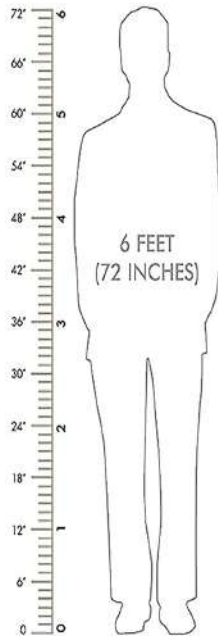

Da URBAN® KATLI Height Adjustable Bar Stool Chair (Black) (1 Pc)
B078YSXR3W
MRP:-5599