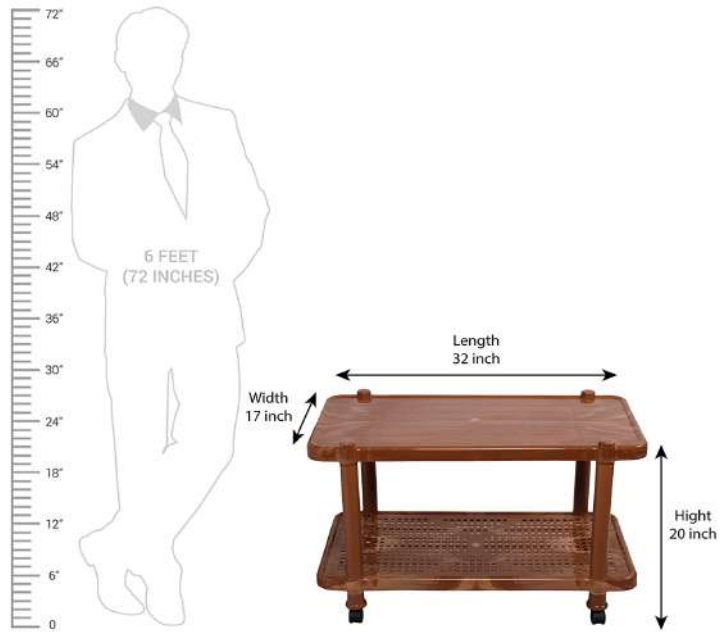

Cello Oscar Four Seat center Table (Sandalwood Brown)
B01F5HG416
MRP:- 1359