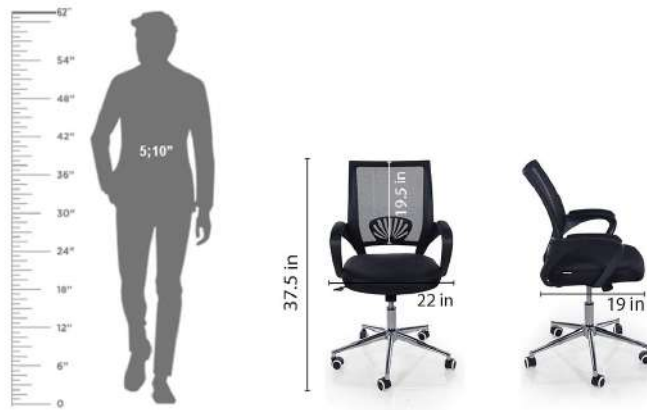

# OFFICE GUEST STUDY CHAIR

**Nilkamal Venus Fabric Chair Black**  
**B01489AYEK**  
**MRP:-5500**

**Nilkamal Mustang Mid Back Mesh Chair, Black, 70 \* 70 \* 97 Centimeters**  
**B0929FSQ2B**  
**MRP:-6900**

**AmazonBasics Metal, Leather Guest Chair, Black**  
**B072Y5MZQH**  
**MRP:-6926**

**Da URBAN® Boom 6 Medium Back Office Revolving Chair (Dark Black) (1PC)**  
**B08L59Y1NC**  
**MRP:-7900**

**Royaloak Dynamic Computer Chair (Black)**  
**B015W1XC88**  
**MRP:-11100**

**AmazonBasics High Back Executive Chair (Brown, Leather)**  
**B01D7PG5EO**  
**MRP:-18000**

**Supports Up to 275 Pounds**

the  
gallery  
HOME DECOR | FURNISHINGS & MORE

**AmazonBasics Mesh Fabric Executive Mid-Back Chair, Black**  
**B072Z6K34L**  
**MRP:-25000**

66.5D x 69W x 112.5H centimeters

**SAVYA HOME Apollo Medium Back Ergonomic Office Chair with 2D Lumbar Support (Ergonomic Mesh, Black, 1 Piece)**

**B078VW79MX**

**MRP:-15000**

the  
gallery  
HOME DECOR | FURNISHINGS & MORE