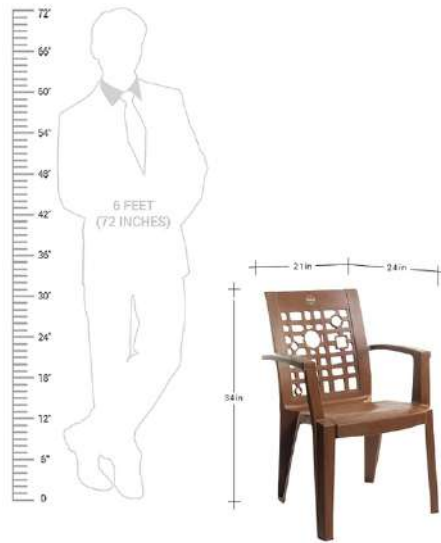

Cello Ideal Set of 4 Chairs (Sandalwood Brown)
B01I3QZJA8
MRP:-7599