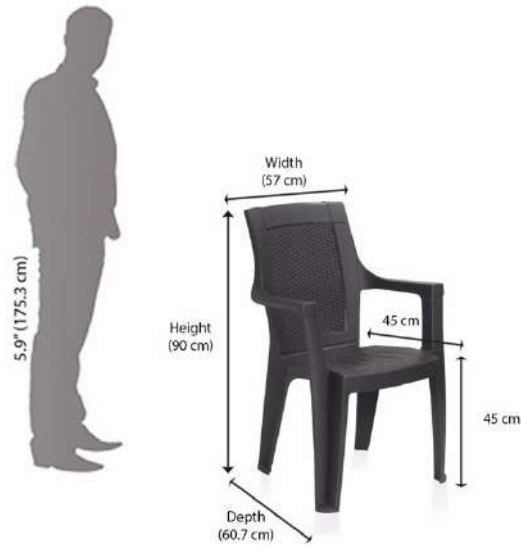

Nilkamal Mystique Polypropylene Set of 2 Chair Grey
B06ZZ7NBNS
MRP:-2470