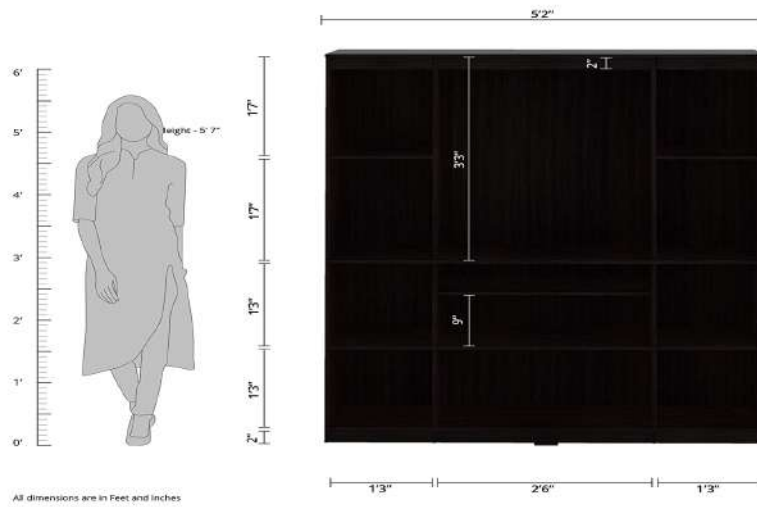

the
gallery
HOME DECOR | FURNISHINGS & MORE

**Amazon Brand - Solimo Alpha Engineered Wood 4-Door Wardrobe
(Espresso Finish)**

B07T88Q2W3

MRP:-33499