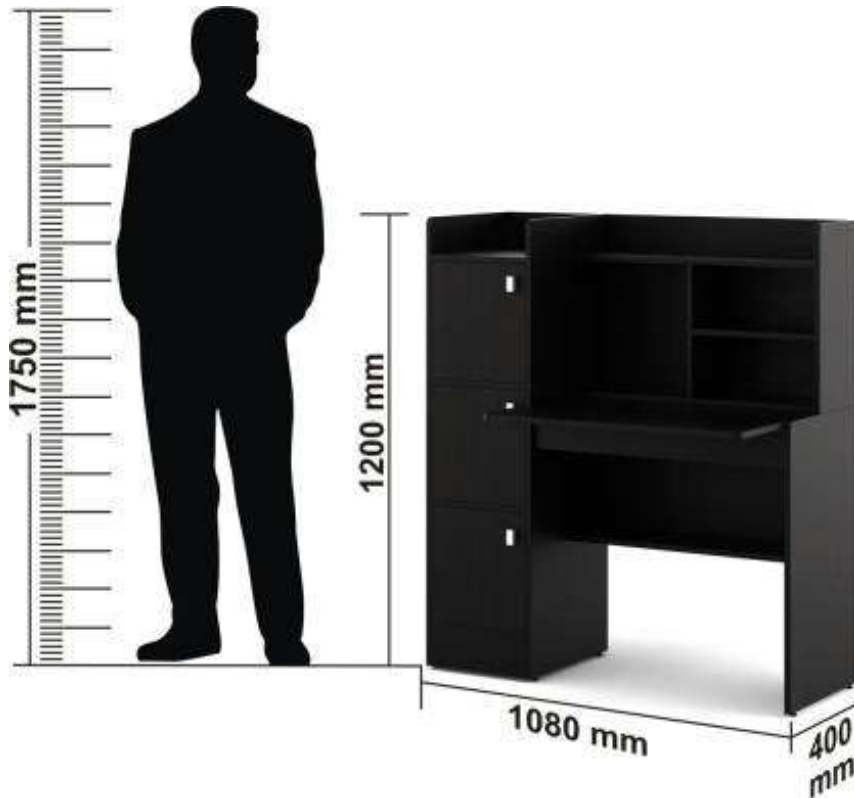

**B015INJ9PA**

**MRP:-11090**

**Spacewood Winner Engineered Wood Study Desk (Walnut finish, Walnut Rigato)**

**B015INJ9T6**

**MRP:-9386**

All dimensions are in Feet and inches.

the  
gallery  
HOME DECOR | FURNISHINGS & MORE