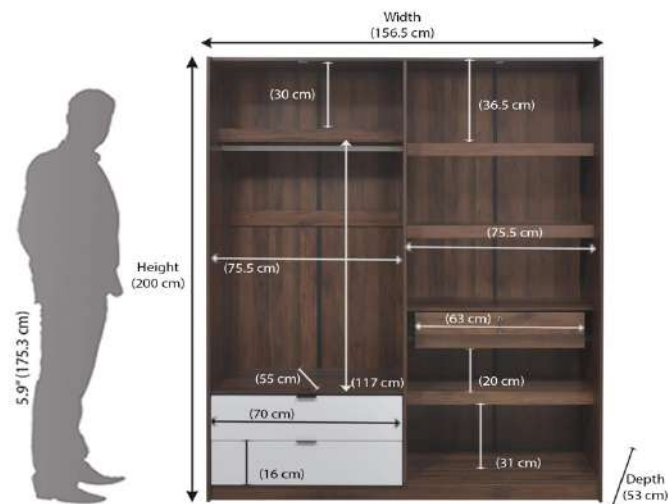

@home by Nilkamal Avery 4 Door Wardrobe, Wenge & White
B07RX7PSRQ
MRP:-53900