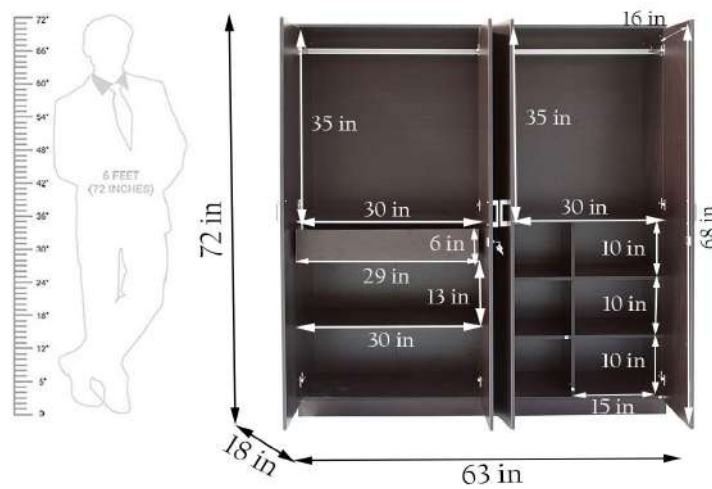

the
gallery
HOME DECOR | FURNISHINGS & MORE

**HomeTown Prime Engineered Wood Four Door Wardrobe in Wenge
Colour
B01M0SJRWE
MRP:-37900**