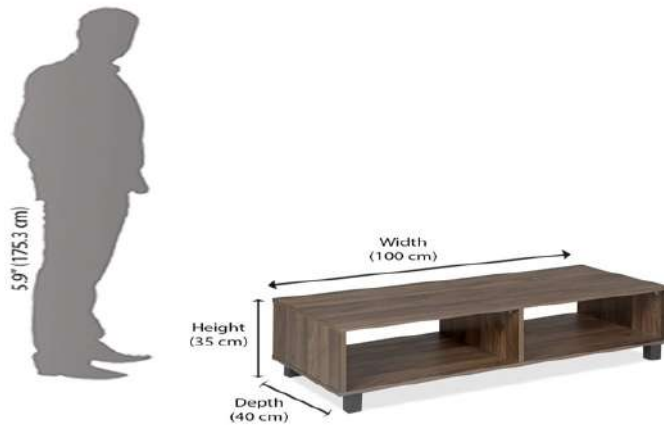

**@home by Nilkamal Astero Center Table, Walnut
B075R9GW4Q
MRP:-5500**