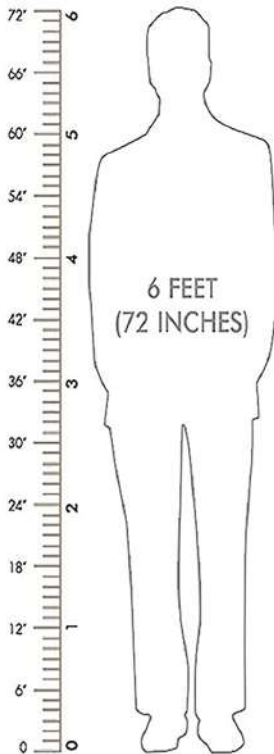

**Product Dimensions: Length (110 cm), Width(60cm), Height (45 cm)**

the  
gallery  
HOME DECOR | FURNISHINGS & MORE

**Home Centre Finn Contemporary MDF High Glossy Finish 2-Tiered Coffee Table ( Engineered Wood,White )**

**B072Y2S76T**

**MRP:-5467**

**Da URBAN® KATLI Height Adjustable Bar Stool Chair (Black) (1 Pc)**  
**B078YSXR3W**  
**MRP:-5599**

**Da URBAN® Classic Height Adjustable Bar Stool Chair (Brown) (1 Pc)**  
**B098QH1B98**  
**MRP:-5800**

**Maximum Height**

**Minimum Height**

**Da URBAN® Mini Height Adjustable Bar Stool Chair (Black) (1 Pc)**  
**B078YTK168**  
**MRP:-6199**

**Da URBAN® Costa Height Adjustable Bar Stool Chair (Black) (Set of 2)**  
**B078YV3RGR**  
**MRP:-11400**

#### Measurements

- |  |  |
|--|--|
| <b>A</b> 32 Inches<br>Height of the Backrest                 | <b>E</b> 19 Inches<br>Seat Width             |
| <b>B</b> 20 Inches<br>Depth of the Seat                      | <b>F</b> 46-52 Inches<br>Height of the Chair |
| <b>C</b> 17-22 Inches<br>Height of the Seat<br>from Base     | <b>G</b> 25.5 Inches<br>Width of the Base    |
| <b>D</b> 7-10 Inches<br>Height of Arm Rest<br>above the seat |  |