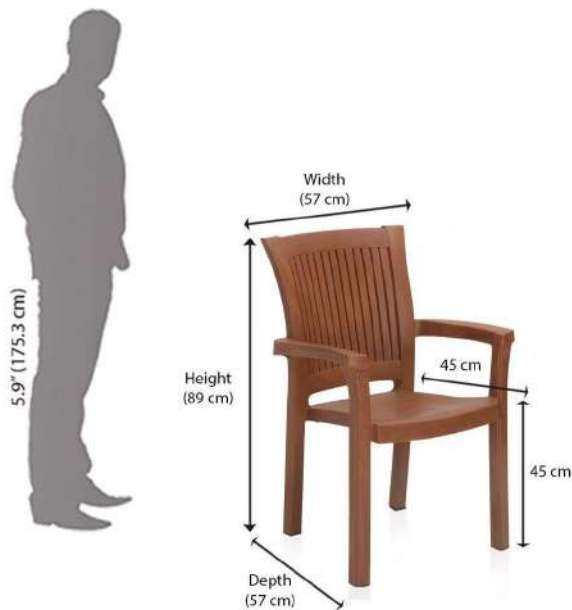

Nemi Agency Nilkamal Platinum Mango Wood Chair - Set of 2 (Brown)
B06ZZSP6L9
MRP:-5952