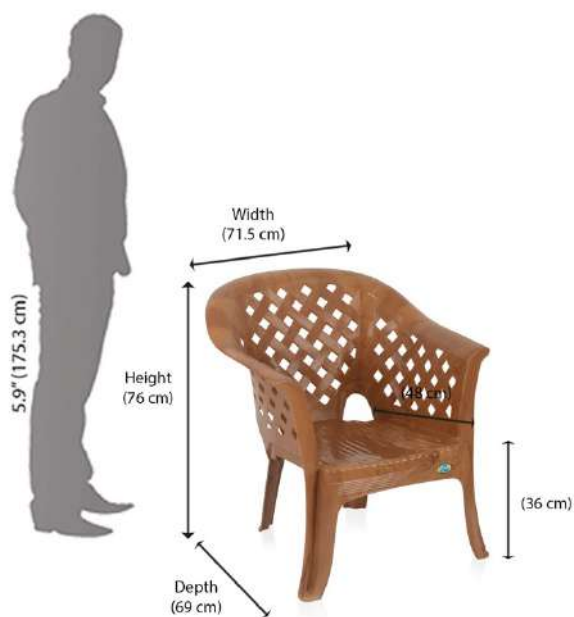

**Nilkamal Set of 2 Solocane Chair, Pear Wood
B07X98PZ6W
MRP:-2800**