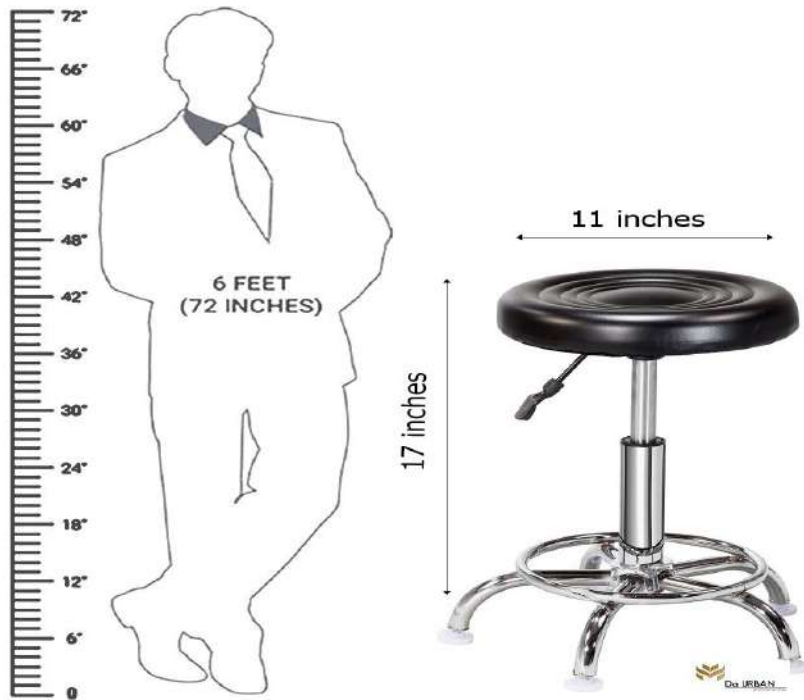

Da URBAN® Doctor Stool (Black) (1 Pc)
B078YSSMTK
MRP:-3400