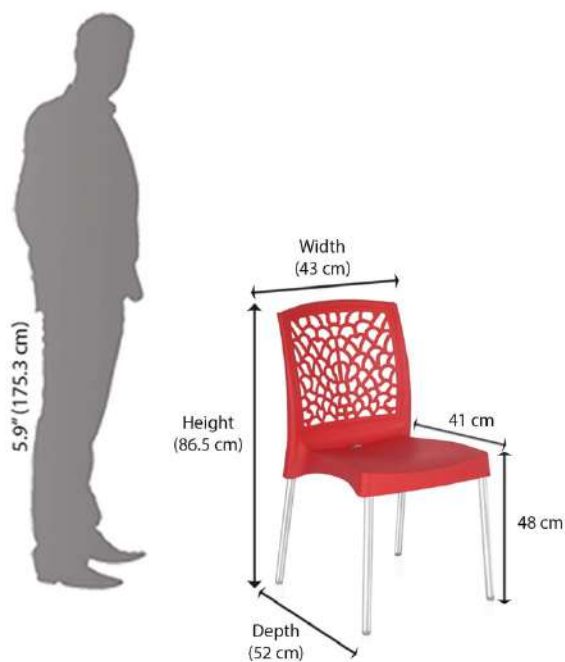

Nilkamal Novella 19 Stainless Steel Chair, Citrus RED
B07X6N8DTD
MRP:-1496