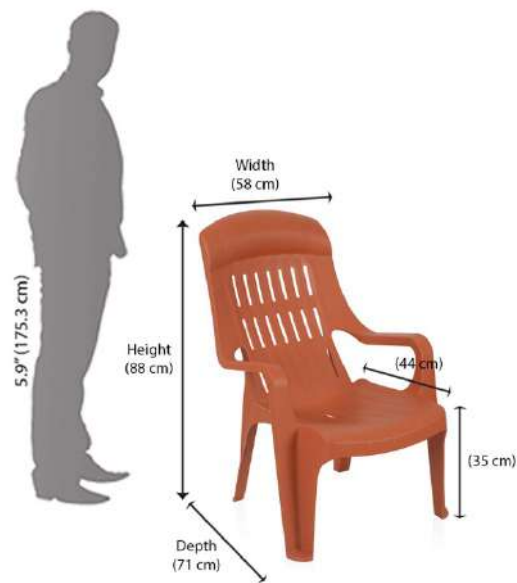

the
gallery
HOME DECOR | FURNISHINGS & MORE

Nilkamal Weekender Polypropylene Chair Brown
B07X6N7BWW
MRP:-1540