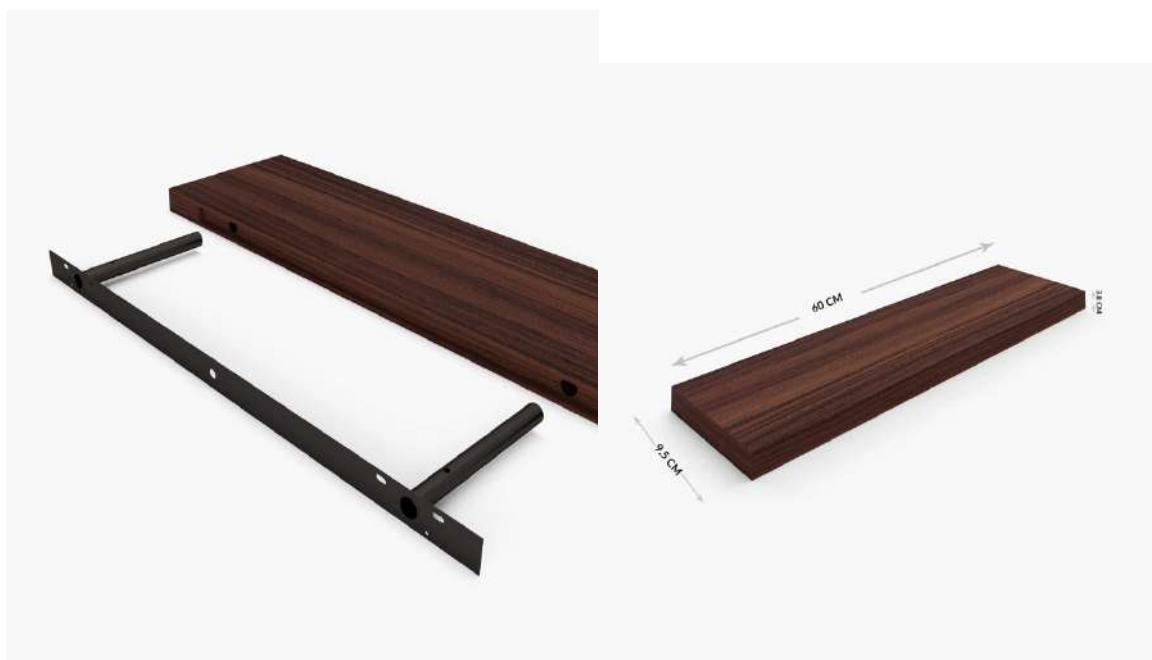

the
gallery
HOME DECOR | FURNISHINGS & MORE

Home Centre Chicago Wall Shelf - 60cm - Rich Brown
B07TF91XK2
MRP:-595