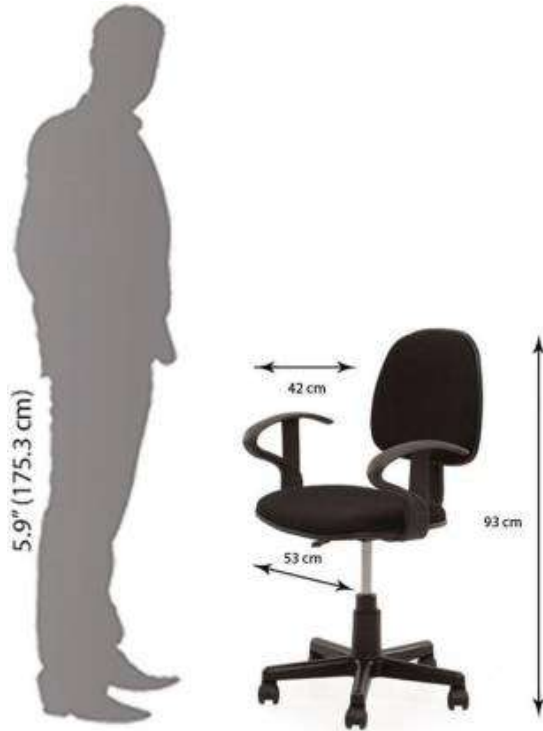

**B015INJ9PA**

**MRP:-11090**

**Spacewood Winner Engineered Wood Study Desk (Walnut finish, Walnut Rigato)**

**B015INJ9T6**

**MRP:-9386**

All dimensions are in Feet and inches.

the  
gallery  
HOME DECOR | FURNISHINGS & MORE

# OFFICE GUEST STUDY CHAIR

**Nilkamal Venus Fabric Chair Black**  
**B01489AYEK**  
**MRP:-5500**

**Nilkamal Mustang Mid Back Mesh Chair, Black, 70 \* 70 \* 97 Centimeters**  
**B0929FSQ2B**  
**MRP:-6900**