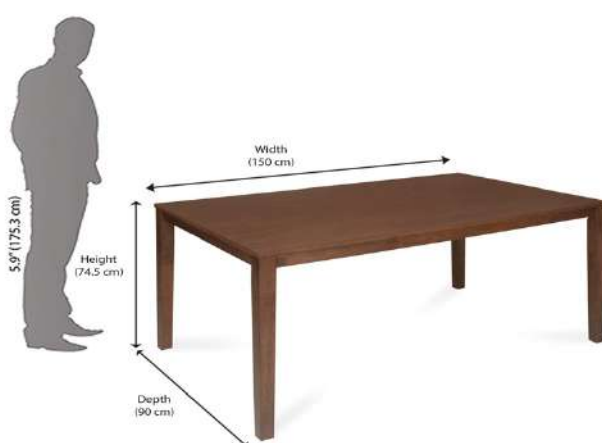

**@home by Nilkamal Jewel 6 Seater Dining Table Set
(Walnut)
B077JLZVD6
MRP:-48400**