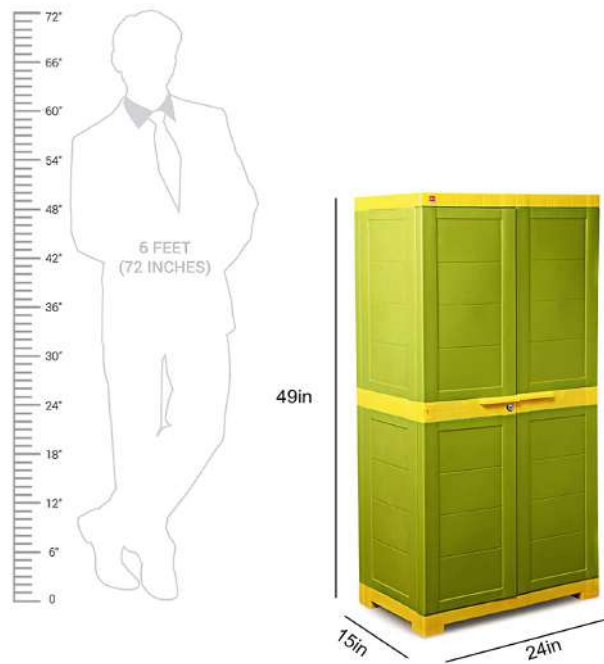

Cello Novelty Big Plastic 2 Door Cupboard with 3 Shelves (Green and Yellow)
B071WZ66FK
MRP:-7020