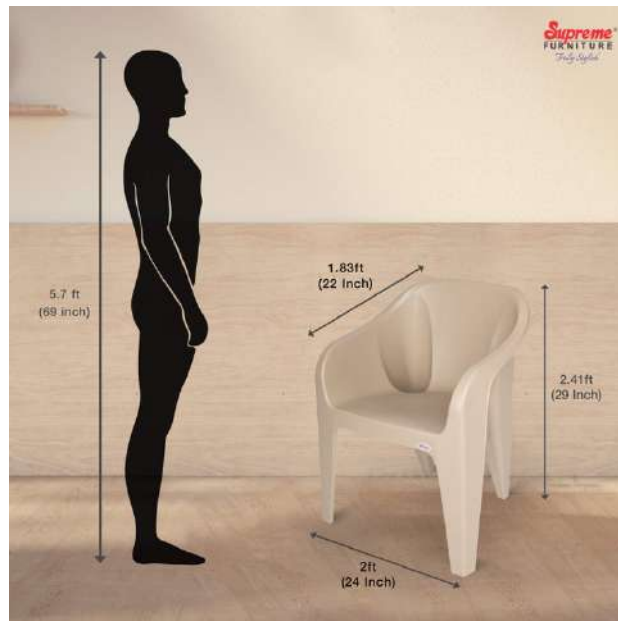

the
gallery
HOME DECOR | FURNISHINGS & MORE

Supreme Futura Plastic Chairs for Home and Office (Set of 2, Dark Beige)

B07M73S4CJ

B07M73S4CJ

MRP:-2600