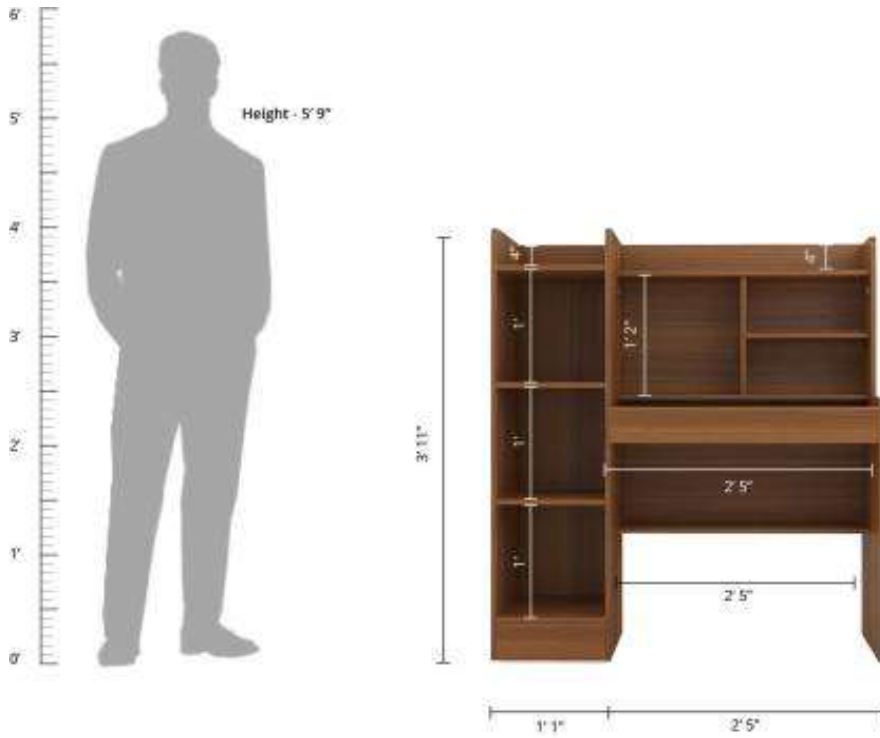

**B015INJ9PA**

**MRP:-11090**

**Spacewood Winner Engineered Wood Study Desk (Walnut finish, Walnut Rigato)**

**B015INJ9T6**

**MRP:-9386**

All dimensions are in Feet and inches.

the  
gallery  
HOME DECOR | FURNISHINGS & MORE