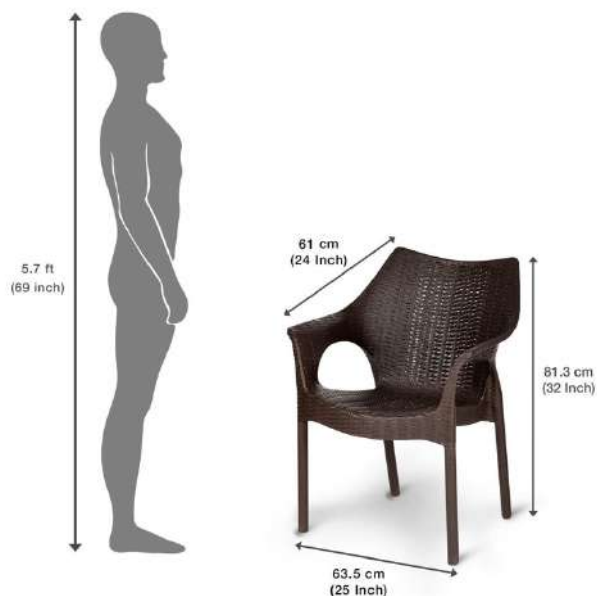

the
gallery
HOME DECOR | FURNISHINGS & MORE

**Supreme Cambridge Heavy Durable Plastic Chair for Home, Office,
Garden (Brown, Set of 2)**

B084RCW8F1

MRP:-9999