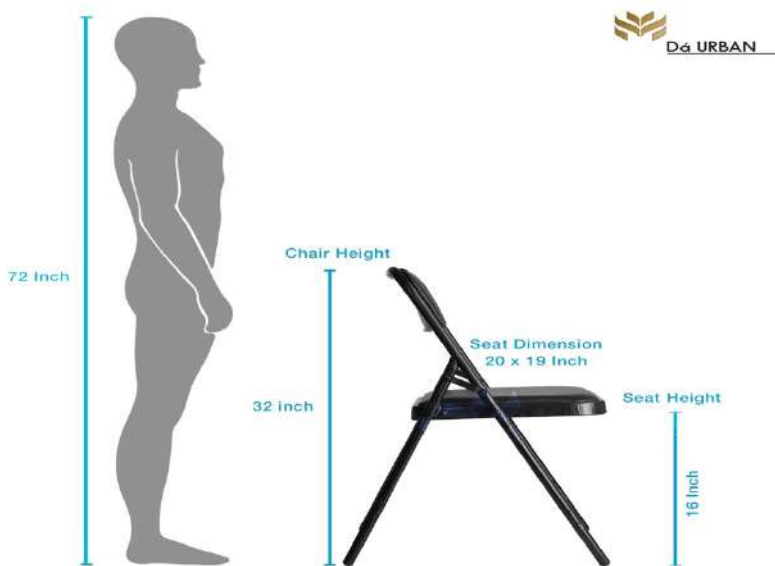

Da URBAN® Folding Chair (Black) (Set of 2)
B07DW4JZ9Y
MRP:-8000