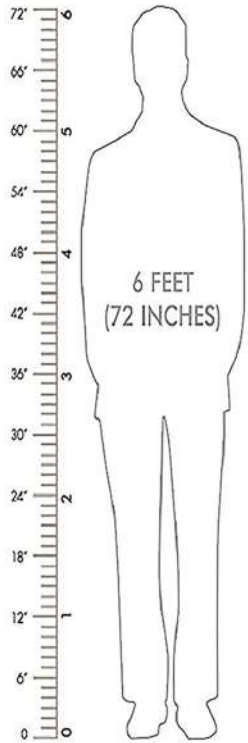

**Product Dimensions: Length (110 cm), Width(60cm), Height (45 cm)**

the  
gallery  
HOME DECOR | FURNISHINGS & MORE

**Home Centre Finn Contemporary MDF High Glossy Finish 2-Tiered Coffee Table ( Engineered Wood,White )**

**B0952F6YD4**

**MRP:- 15900**

- Dimension : Coffee Table : 80 cm x 80 cm x 42.5 cm

**Home Centre Helios Katie Engineered Wood Coffee Table,  
Walnut, 46 \* 23 \* 14 inches**

**MRP:-8500**

**B0971CPKL6**

the  
gallery  
HOME DECOR | FURNISHINGS & MORE

**Maximum Height**

**Minimum Height**

**Da URBAN® Mini Height Adjustable Bar Stool Chair (Black) (1 Pc)**  
**B078YTK168**  
**MRP:-6199**

**Da URBAN® Costa Height Adjustable Bar Stool Chair (Black) (Set of 2)**  
**B078YV3RGR**  
**MRP:-11400**

#### Measurements

- |  |  |
|--|--|
| <b>A</b> 32 Inches<br>Height of the Backrest                 | <b>E</b> 19 Inches<br>Seat Width             |
| <b>B</b> 20 Inches<br>Depth of the Seat                      | <b>F</b> 46-52 Inches<br>Height of the Chair |
| <b>C</b> 17-22 Inches<br>Height of the Seat<br>from Base     | <b>G</b> 25.5 Inches<br>Width of the Base    |
| <b>D</b> 7-10 Inches<br>Height of Arm Rest<br>above the seat |  |