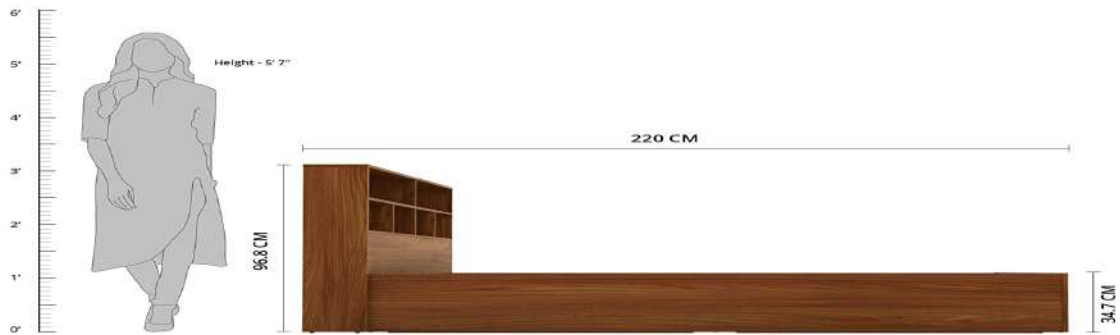

All dimensions are in Centimeters