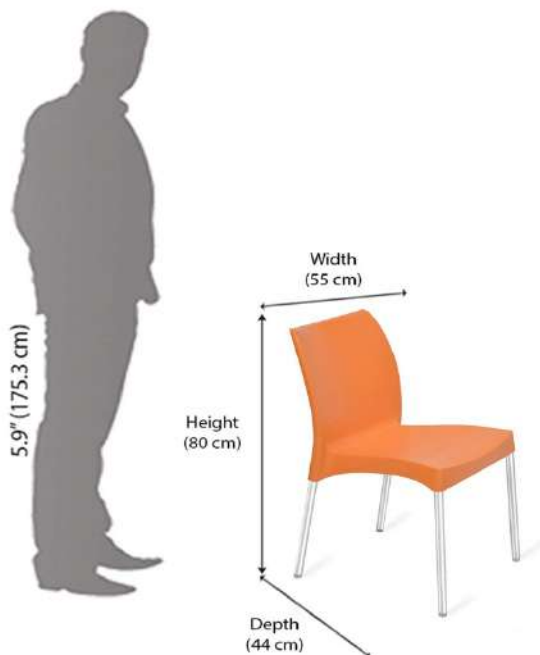

**MRP:-5800**

- Product Dimensions: Length (24 inches), Width (24 inches), Height (31 inches)

**Nilkamal Crystal PP Polypropylene Chair White**  
**B01489A6GG**  
**MRP-3000**

the  
gallery  
HOME DECOR | FURNISHINGS & MORE

- Product Dimensions: Length (59 cm), Width (72 cm), Height (89.5 cm)

the  
gallery  
HOME DECOR | FURNISHINGS & MORE

**Nilkamal Sunday Polypropylene Chair Brown**

**B0751FRWM4**

**MRP:-2361**

63 x 74.5 x 91 cm; 4 Kilograms

66 x 60 x 83 cm; 7.6 Kilograms

**Nilkamal Eezy Polypropylene Set of 2 Chair Rose**  
**B07J6BK43Y**  
**MRP:-1800**

**Nilkamal CHR2060 Polypropylene Chair Beige  
B07KCFVQS7  
MRP:-850**

**Nilkamal Novella 09 Polypropylene Set of 4 Chair Red  
B07L68DQYW**

**MRP:-6600**

- Product Dimensions: Length (60cm), Width (52cm), Height (79cm)

**Nilkamal Novella Patio Chair (Orange, Set of 4)**  
**B07L69BDRT**  
**MRP:-6899**

the  
gallery  
HOME DECOR | FURNISHINGS & MORE