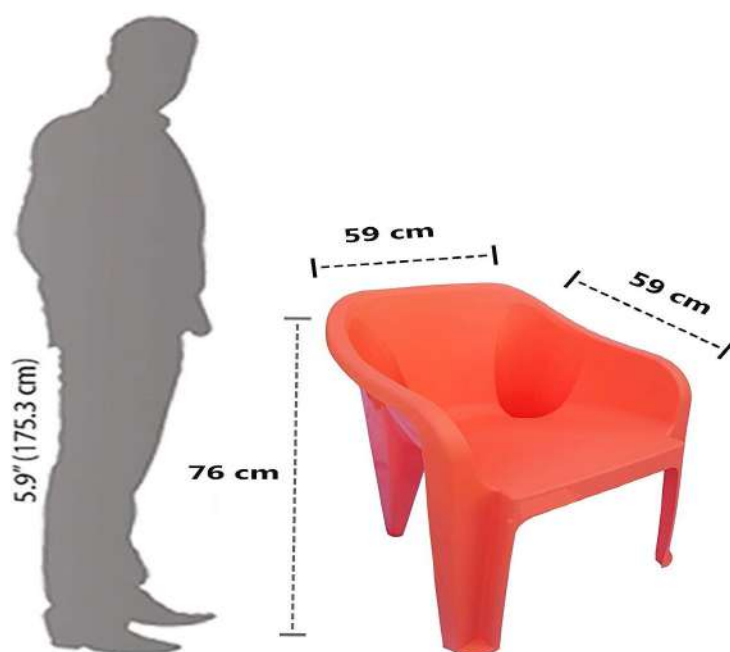

- Product Dimensions: Length (59 cm), Width (72 cm), Height (89.5 cm)

the  
gallery  
HOME DECOR | FURNISHINGS & MORE

**Nilkamal Sunday Polypropylene Chair Brown**

**B0751FRWM4**

**MRP:-2361**

63 x 74.5 x 91 cm; 4 Kilograms

**Cello Jordan Plastic High Back Armchair, Set of 4(White)  
B079KGV4NC  
MRP:-7799**

the  
gallery  
HOME DECOR | FURNISHINGS & MORE

**Nilkamal Club Set of 2 Plastic Chair (Rust Brown)**

**B07J57QB25**

**MRP:-5800**

66 x 60 x 83 cm; 7.6 Kilograms

**Nilkamal Eezy Polypropylene Set of 2 Chair Rose**  
**B07J6BK43Y**  
**MRP:-1800**

**Nilkamal CHR2060 Polypropylene Chair Beige  
B07KCFVQS7  
MRP:-850**

**Nilkamal Novella 09 Polypropylene Set of 4 Chair Red  
B07L68DQYW**

**MRP:-6600**

- Product Dimensions: Length (60cm), Width (52cm), Height (79cm)

**Nilkamal Novella Patio Chair (Orange, Set of 4)**  
**B07L69BDRT**  
**MRP:-6899**

the  
gallery  
HOME DECOR | FURNISHINGS & MORE