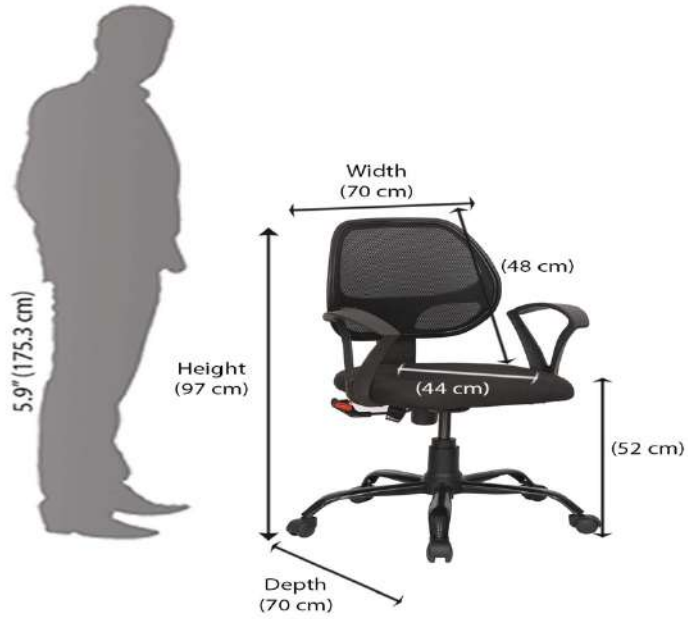

# OFFICE GUEST STUDY CHAIR

**Nilkamal Venus Fabric Chair Black**  
**B01489AYEK**  
**MRP:-5500**

**Nilkamal Mustang Mid Back Mesh Chair, Black, 70 \* 70 \* 97 Centimeters**  
**B0929FSQ2B**  
**MRP:-6900**