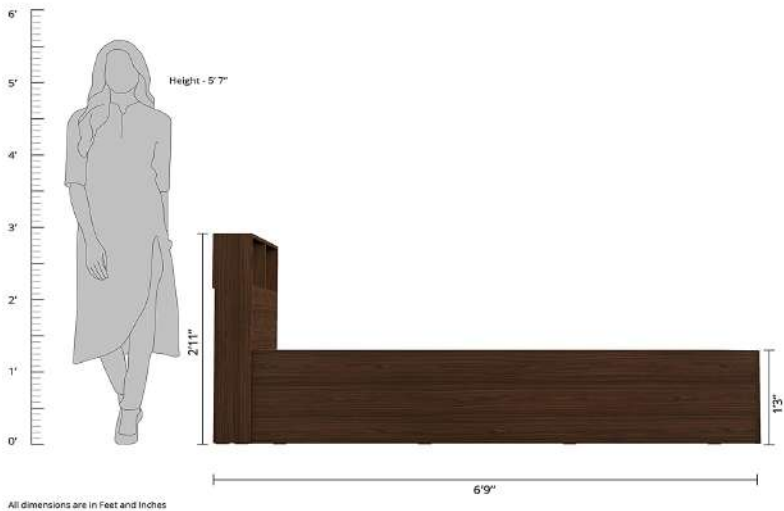

**Amazon Brand - Solimo Neptune Engineered Wood Queen Bed with Storage
(Walnut Finish , Brown)
B07RHB7HVR
MRP:-16999**