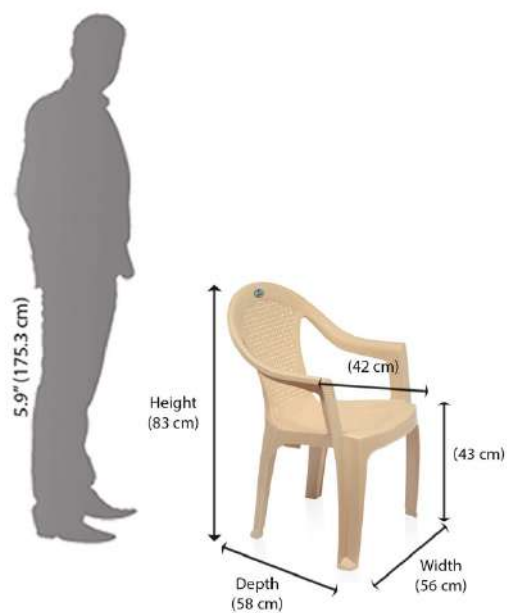

**Nilkamal Set of 2 CHR2051 Plastic Chair, Marble Beige
B07X88H9MJ
MRP:-1800**