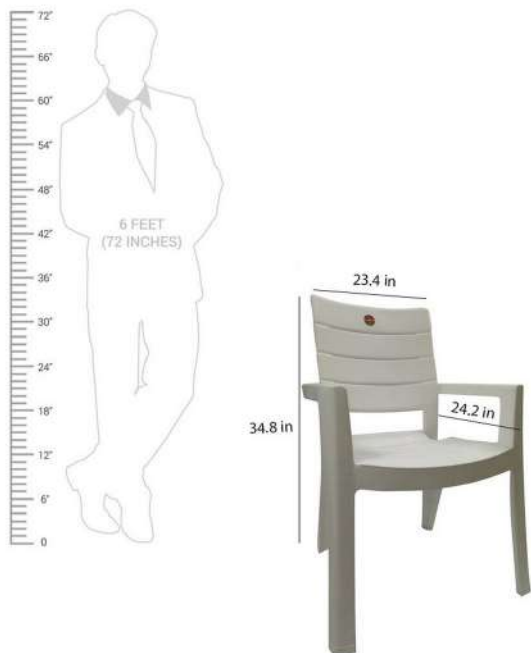

**Cello Jordan Plastic High Back Armchair, Set of 4(White)
B079KGV4NC
MRP:-7799**