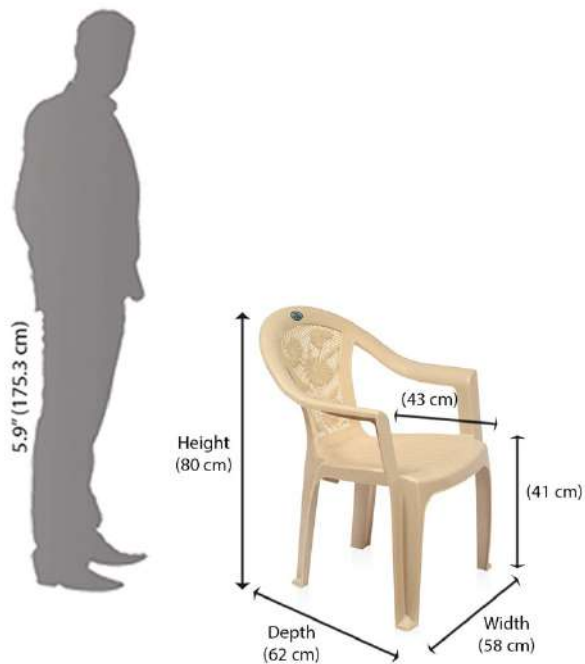

- Product Dimensions: Length (59 cm), Width (72 cm), Height (89.5 cm)

the  
gallery  
HOME DECOR | FURNISHINGS & MORE

**Nilkamal Sunday Polypropylene Chair Brown**

**B0751FRWM4**

**MRP:-2361**

63 x 74.5 x 91 cm; 4 Kilograms

66 x 60 x 83 cm; 7.6 Kilograms

**Nilkamal Eezy Polypropylene Set of 2 Chair Rose**  
**B07J6BK43Y**  
**MRP:-1800**

**Nilkamal CHR2060 Polypropylene Chair Beige  
B07KCFVQS7  
MRP:-850**

**Nilkamal Novella 09 Polypropylene Set of 4 Chair Red  
B07L68DQYW**

**MRP:-6600**

- Product Dimensions: Length (60cm), Width (52cm), Height (79cm)

**Nilkamal Novella Patio Chair (Orange, Set of 4)**  
**B07L69BDRT**  
**MRP:-6899**

the  
gallery  
HOME DECOR | FURNISHINGS & MORE